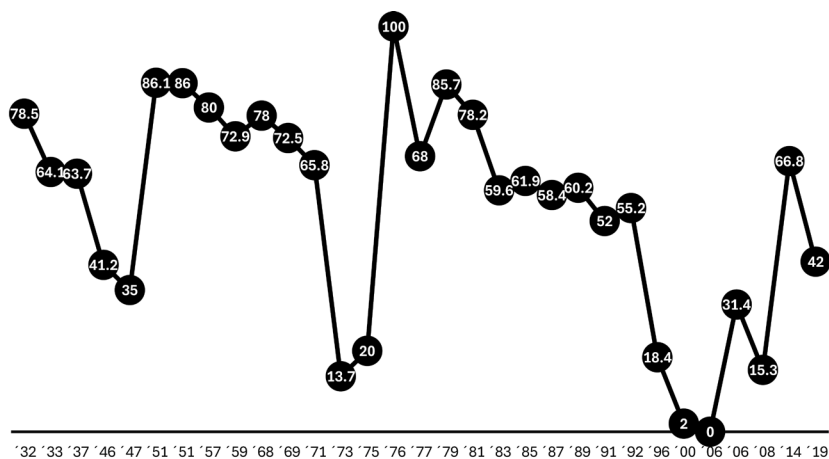

Appendix 2 Percentage of Active Duty/Retired Military/Police in the Legislature (1932–2023)

Source: Author’s calculations based on data collected from the library at Thailand’s National Parliament.