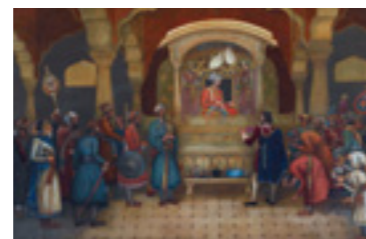

76
To the Temple
 c. 1975
 Watercolour
 10 x 13 in.
 Private Collection

77
Sir Thomas Roe at the Court of Emperor Jahangir
 c. 1976
 Watercolour
 46 x 32 in.
 Private Collection

78
Day on the Beach
 1976
 Oil on Canvas
 16 x 11 in.
 Private Collection